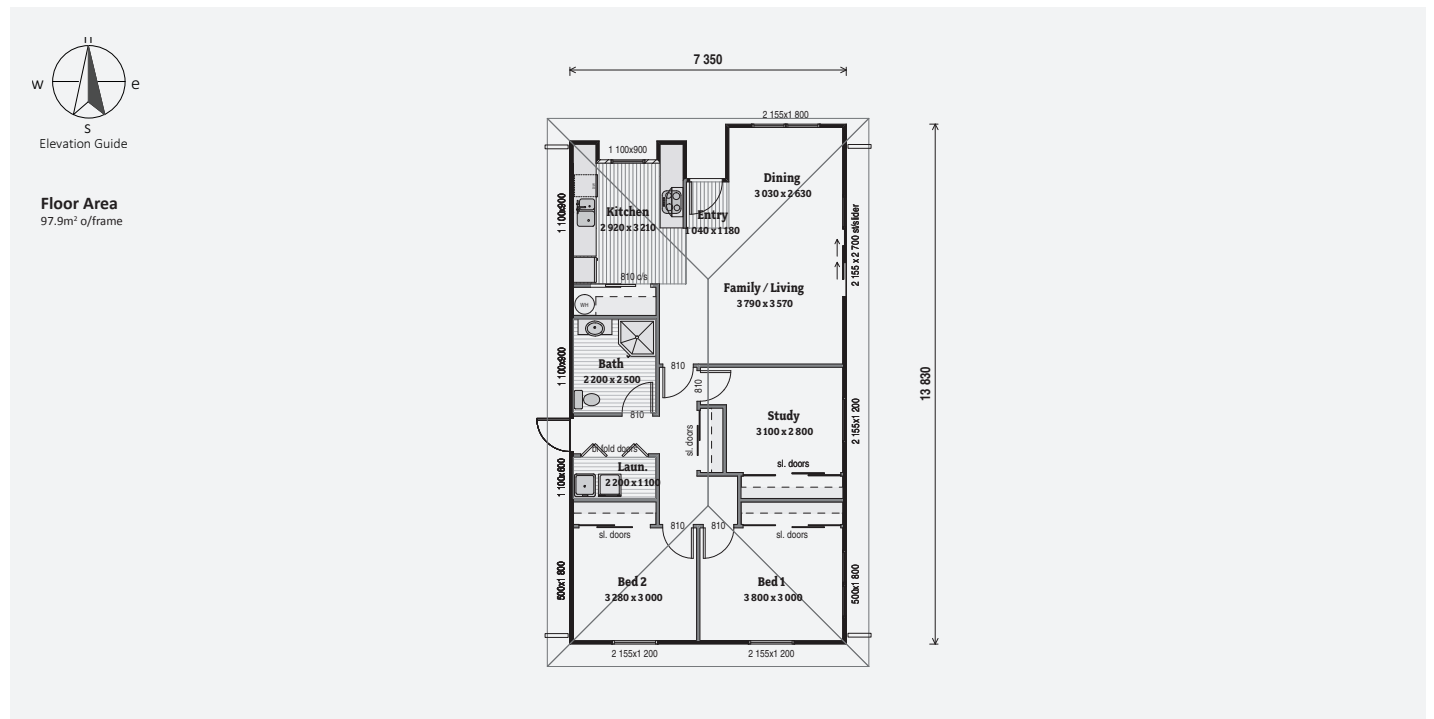

Artists Impression Only

KEY FEATURES OF THIS HOME

- Weatherboard and Axon panel cladding
- Open plan living

Always check the LBP Register to ensure your building practitioner is licensed.

Certified Plans are brought to you by New Zealand Certified Builders.

www.certifiedplans.co.nz